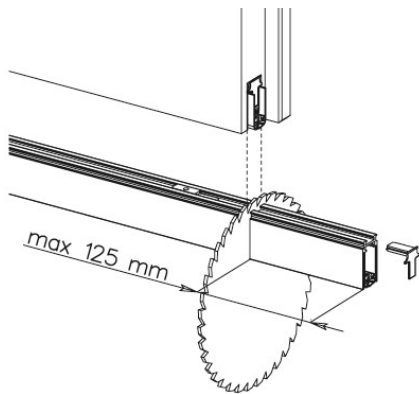

DSD 1528, DSD 1530

Deventer Soundproof

Assembly and adjustment instructions

DSD 1528 x = 28 mm
DSD 1530 x = 30 mm

DSD 1528, DSD 1530

Deventer Soundproof

Assembly and adjustment instructions

- 2 -