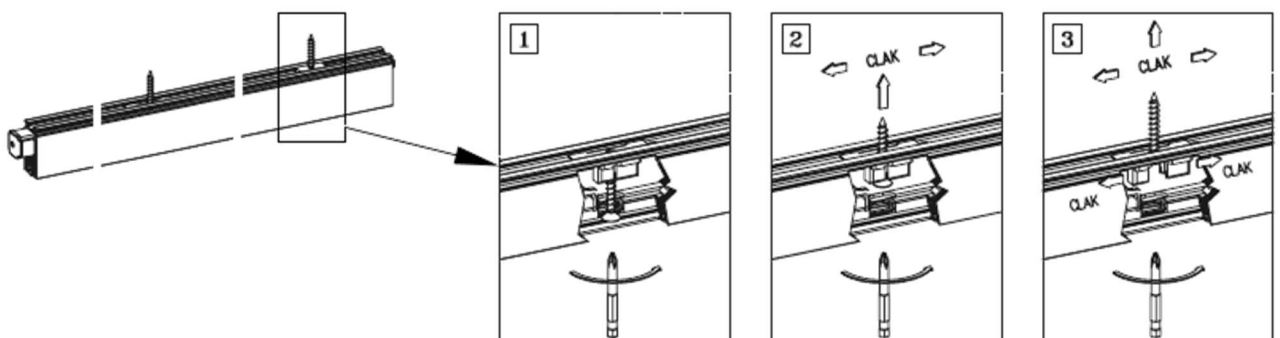

DSD 1528, DSD 1530

Deventer Soundproof

Assembly and adjustment instructions

DSD 1528 x = 28 mm
DSD 1530 x = 30 mm

DSD 1528, DSD 1530

Deventer Soundproof

Assembly and adjustment instructions

- 2 -