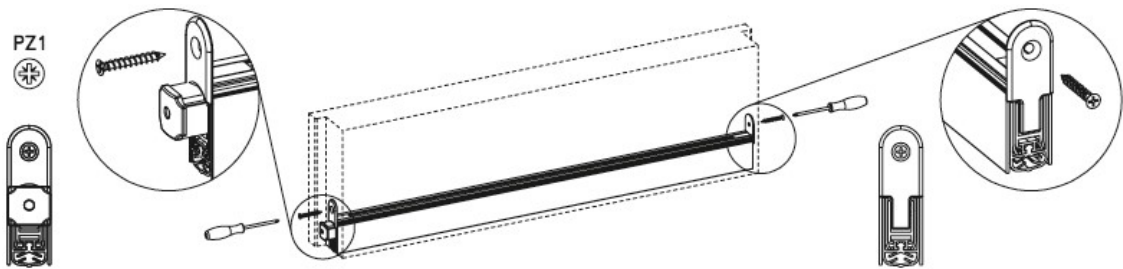

DSD 1528, DSD 1530

Deventer Soundproof

Assembly and adjustment instructions

DSD 1528 x = 28 mm
DSD 1530 x = 30 mm

DSD 1528, DSD 1530

Deventer Soundproof

Assembly and adjustment instructions

- 2 -